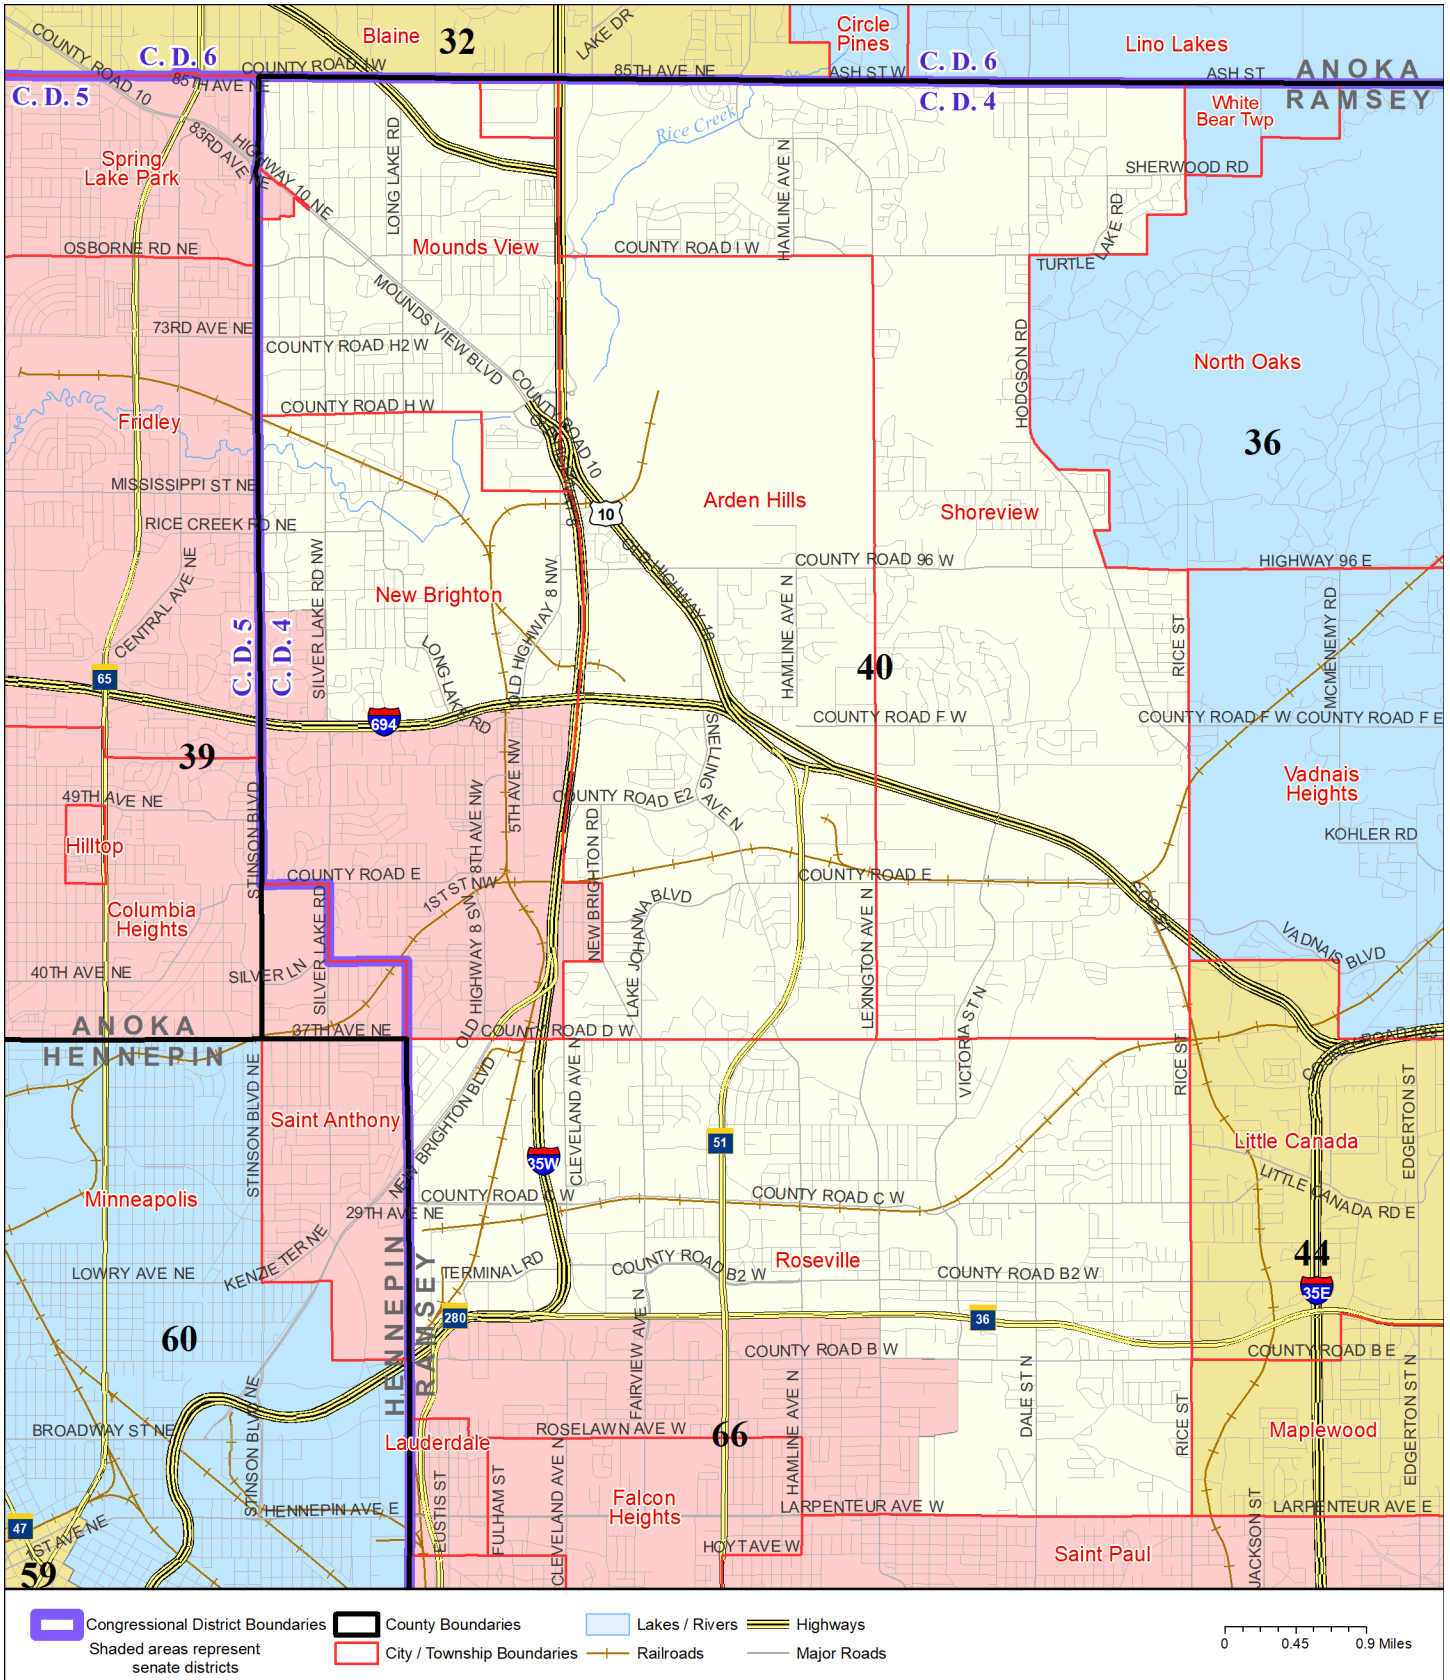

Senate District 40

Published by Office of the Minnesota Secretary of State, Elections Division. Current as of February 2022. Look up districts & polling places at <https://pollfinder.sos.state.mn.us>

About this map

This map shows the Congressional and Legislative Districts ordered by the Special Redistricting Panel in the matter of *Wattson, et al. v. Simon, et al*, No. A21-0243 and A21-0546, on February 15, 2022, as modified by 2022 Session Laws Chapter 92, as corrected under *Minnesota Statutes* 2.91, subd. 2, or as adjusted under *Minnesota Statutes* 204B.146, subd. 3. Boundaries from LCC-GIS derived from U.S. Census. Road data is from Mn/DOT and U.S. Census (Statewide) and NCompass (Metro). Rail data is from Mn/DOT. Water data is from MN DNR.

District Description

Territory of Minnesota Senate District 40:

- This area in Ramsey County:
 - Arden Hills
 - Blaine
 - Mounds View
 - These precincts in New Brighton:
 - NEW BRIGHTON P-6
 - NEW BRIGHTON P-7
 - NEW BRIGHTON P-8
 - These precincts in Roseville:
 - ROSEVILLE P-01
 - ROSEVILLE P-02
 - ROSEVILLE P-03
 - ROSEVILLE P-04
 - ROSEVILLE P-05
 - ROSEVILLE P-06
 - ROSEVILLE P-07
 - ROSEVILLE P-11
 - Shoreview